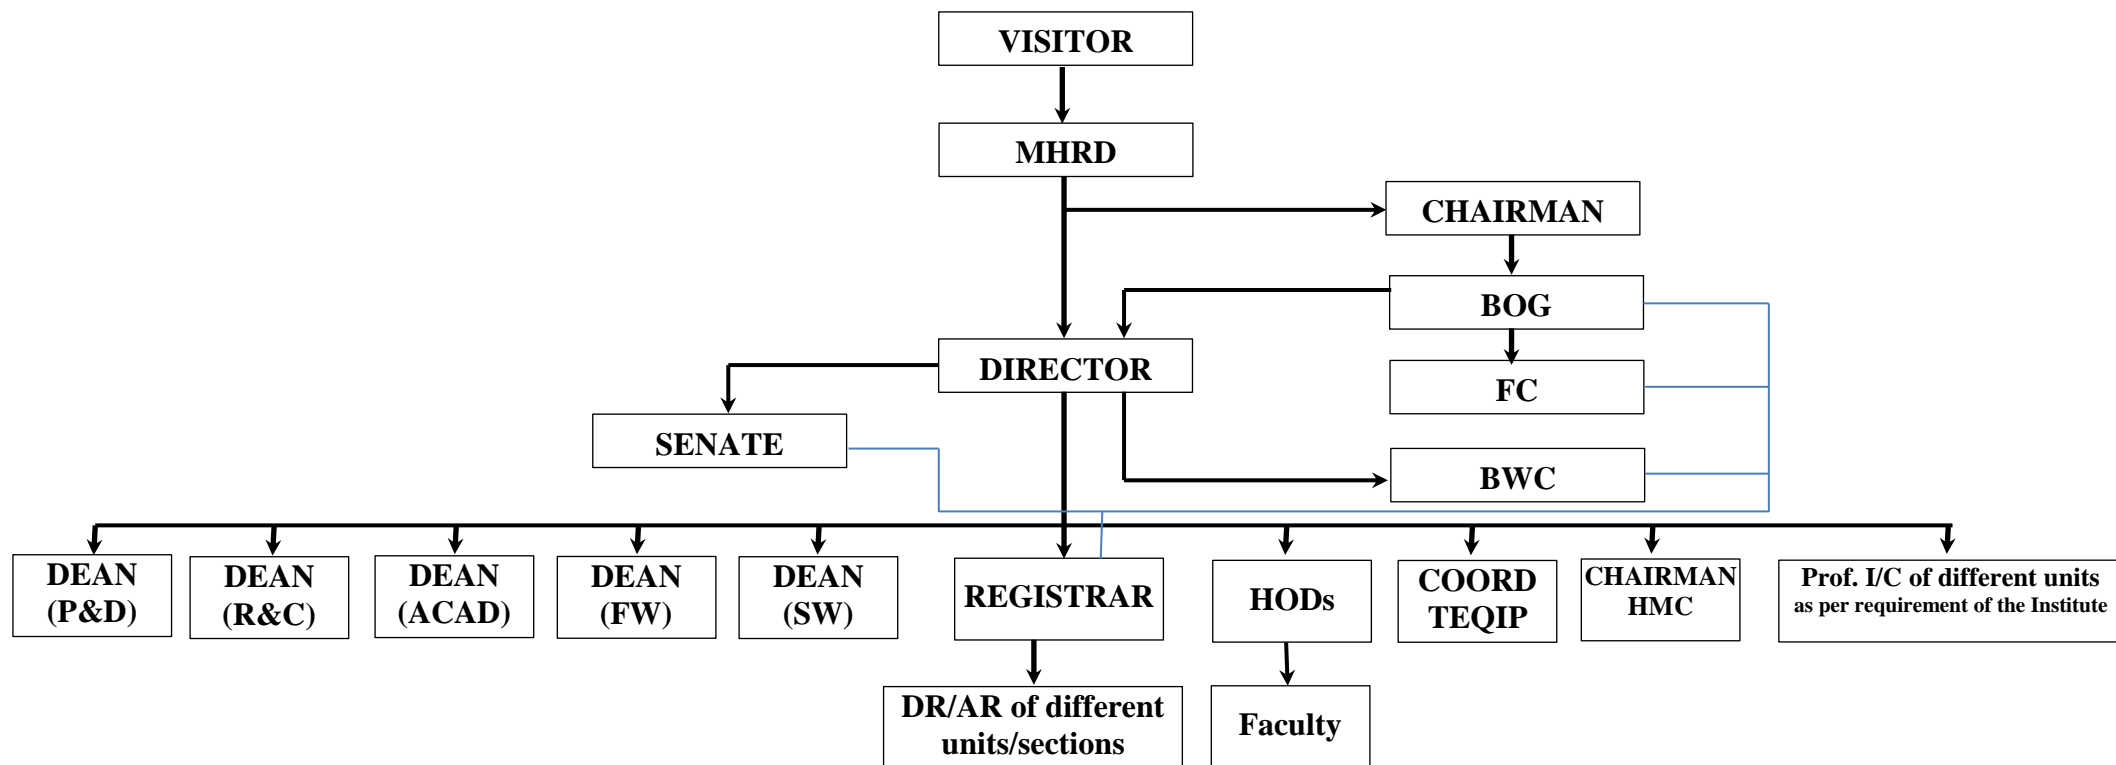

ORGANIZATION CHART OF NIT PATNA

MHRD Ministry of Human Resource Dev.
 BOG Board of Governors
 FC Finance Committee
 BWC Building Works Committee
 P&D Planning & Development
 Acad Academics
 R&C Research & Consultancy
 SW Student Welfare

FW Faculty Welfare
 HoDs Head of Departments
 COORD Coordinator
 DR/AR Deputy Registrar/Assistant Registrar
 Prof. I/C Professor In-Charge
 HMC Hostel Management Committee
 TEQIP Technical Education Quality Improvement Programme